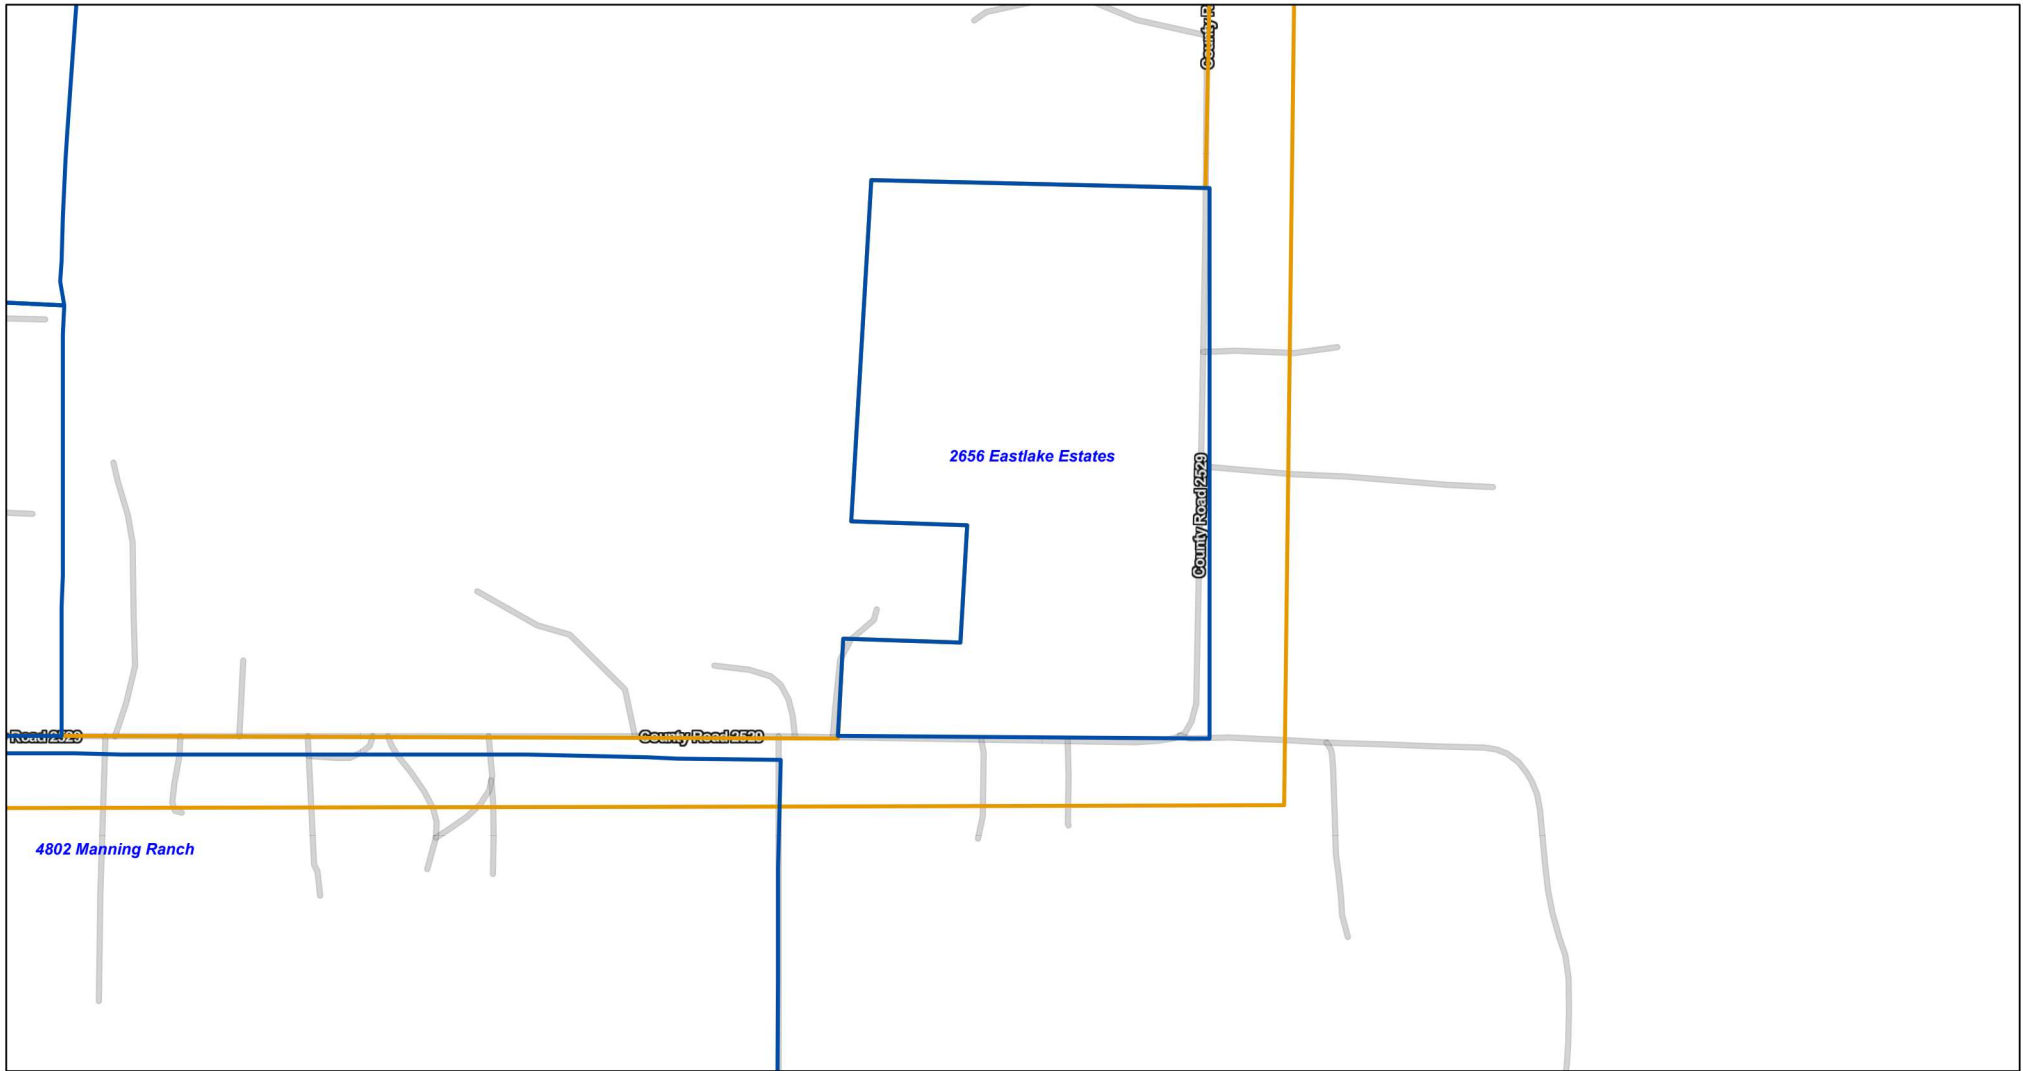

Henderson CAD Web Map

10/15/2024, 8:39:29 AM

-  Subdivisions
-  City Limits

1:4,514

Map data © OpenStreetMap contributors, Microsoft, Facebook, Inc. and its affiliates, Esri Community Maps contributors, Map layer by Esri

Disclaimer: This product is for informational purposes only and has not been prepared for or be suitable for legal, engineering, or surveying purposes. It does not represent an on-the-ground survey and represents only the approximate relative location of boundaries.